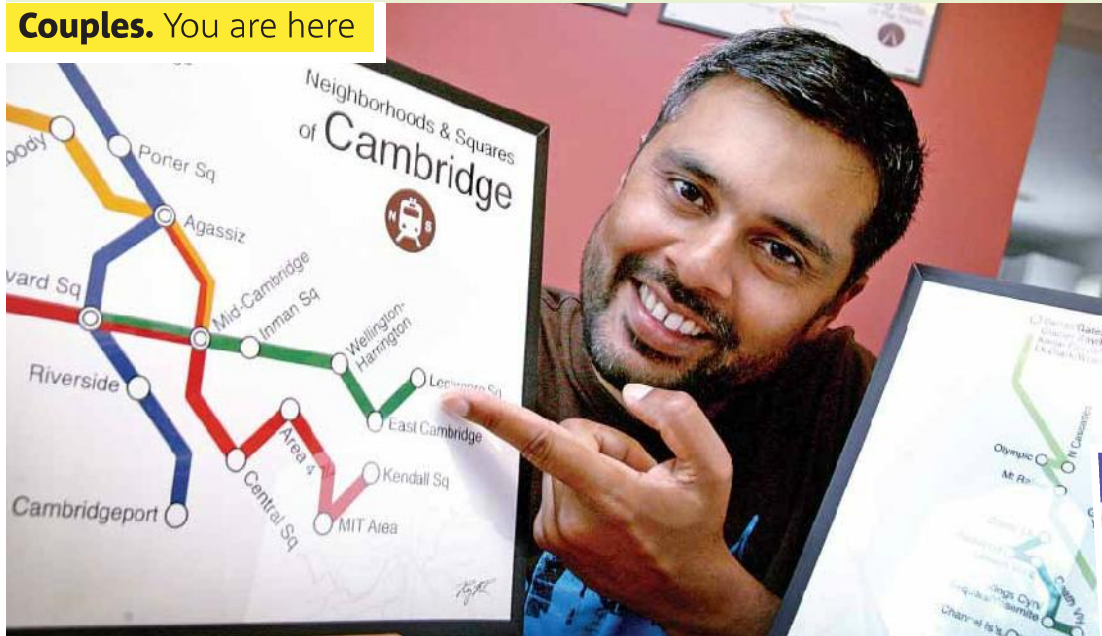

Sports

Welcome to the new NFL, rook!

- Patriots' draft class at huge disadvantage due to lockout
- No rush for rookie Cannon
- Ochocinco reports {page 14}

NICOLAUS CZARNECKI/METRO

Couples. You are here

Interested in plotting the course of your relationship, MBTA style? Artist Rajiv Ramaiah of Somerville might be the man to see. Ramaiah takes the typical MBTA system map, complete with each stop, and reworks it using the personal information given to him. At first glance, the piece looks like a subway map, but the details tell a story specific to the couples' lives. {page 03}

"It's an ordinary everyday object mixed in with some intimacy," he said. Dubbed "Mapuccinnos,"

the idea first started when Ramaiah constructed a map covering different abstract topics from national parks to politics and crime in America, which he thought translated well into the stops on the MBTA.